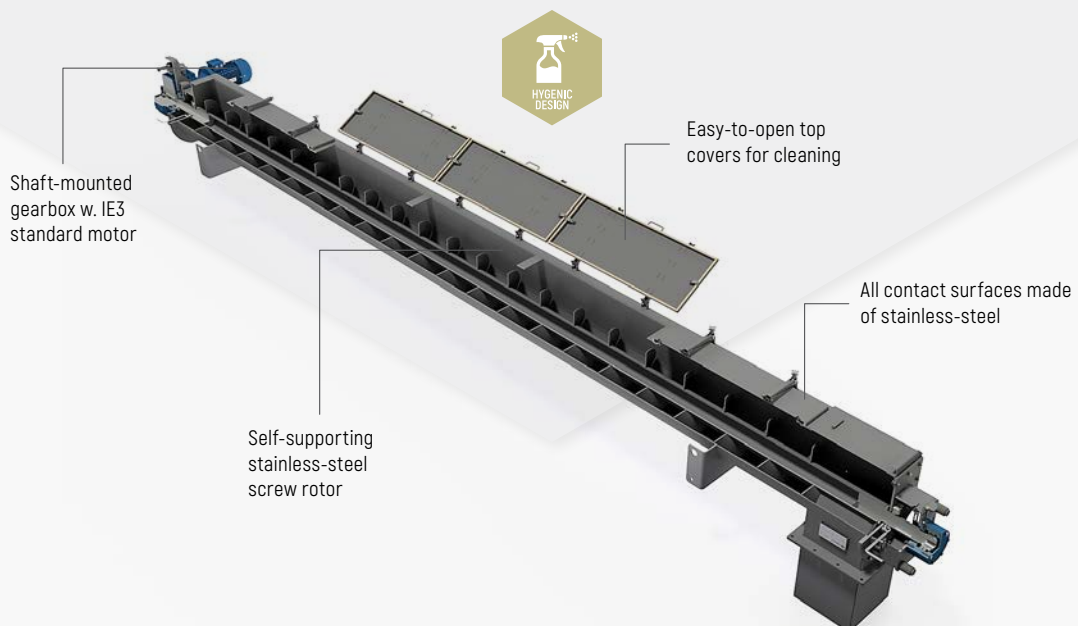

HYGIENIC

HAARSLEV'S HYGIENIC SCREW CONVEYOR,
DESIGNED FOR HYGIENIC PROCESSING OF COLD RAW MATERIAL

Applicable for pre-broken & fine crushed,
small and soft offal