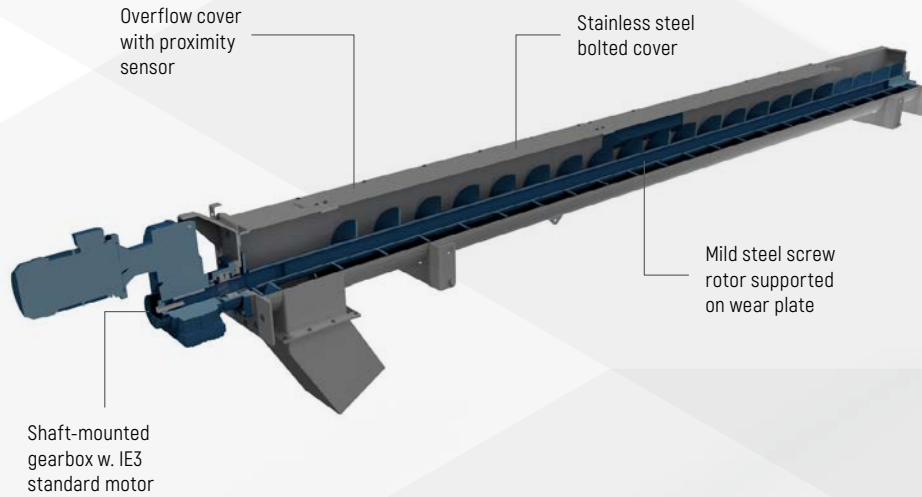

The Haarslev Screw Conveyor is specially designed to help you move material from one step to the next in your processing setup, coping easily with often-considerable height differences by operating reliably with an incline of as much as 30 degrees. This helps ensure processing continuity and higher overall outputs, by eliminating bottlenecks and “weak links” between the efficiency of individual processes.

These units are also available in both easy-clean and hygienic versions for use with edible products – the latter made entirely of stainless steel, with a self-supporting screw feed and no wear plates.

BENEFITS

- Versatile screw conveyor that can be used in many places
- Reliable transport of material from one process to the next
- Ensures processing continuity
- Large-capacity units that support high processing output

SCREW CONVEYORS

UNIVERSAL

HAARSLEV'S UNIVERSAL SCREW CONVEYOR,
DESIGNED FOR STANDARD PROCESSING SETUPS

Applicable for complete carcasses, raw feather,
bones & waste food

HYGIENIC

HAARSLEV'S HYGIENIC SCREW CONVEYOR,
DESIGNED FOR HYGIENIC PROCESSING OF COLD RAW MATERIAL